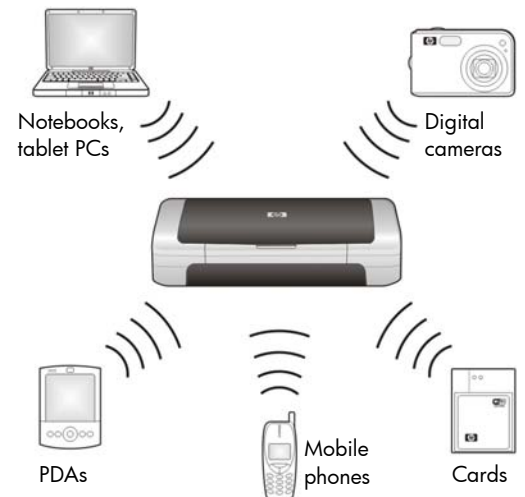

Experience true mobile freedom

The HP Deskjet 460 series mobile printer is always ready to print—anytime, anywhere. When at home, depend on effortless printing from your Bluetooth-enabled PDA. The long-lasting lithium-ion battery enables printing with no cables, so you can enjoy the fresh air. Take advantage of Wi-Fi hotspots when working at your favorite café or while waiting at the airport. Using your PDA, notebook computer, or Wi-Fi-enabled smartphone, you can access up-to-date information from the Internet or the network server at your office and print it immediately.⁶

At home

Outdoors

At your favorite café

A host of connection choices

Optimize your mobile productivity with versatile accessories from HP

HP Bluetooth printer card

CB004A—Print wirelessly from Bluetooth-enabled devices, such as your PDA or mobile phone